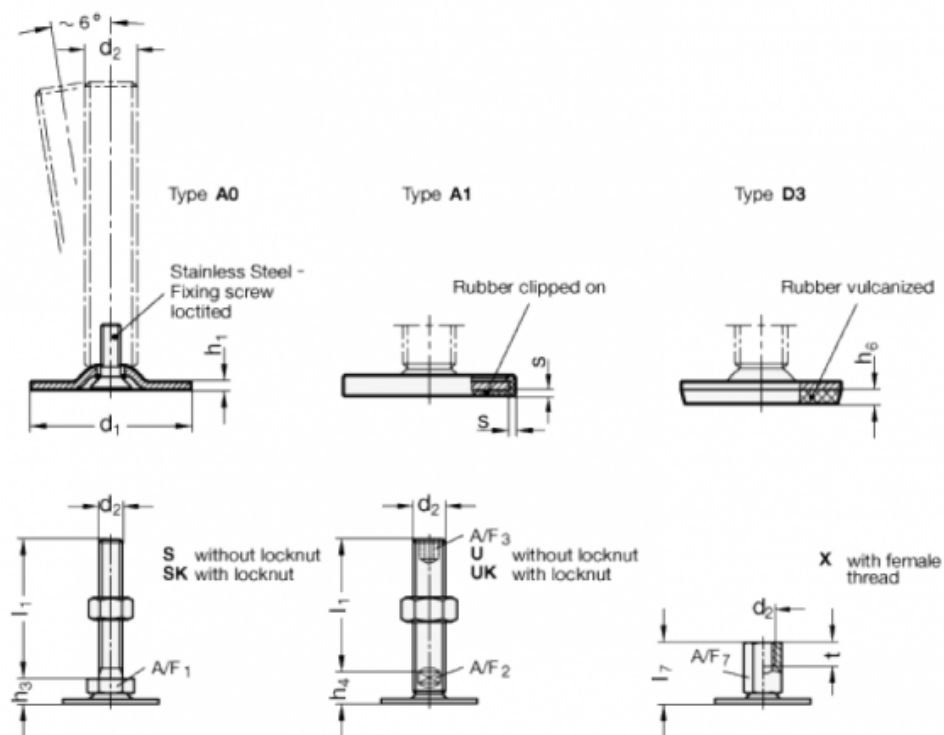

Data Sheet

Article number: 204080M10100A0S

Description: E+G levelling foot
GN 40-80-M10-100-A0-S

Note: S Without nut, External hexagon at the bottom

Measures

A/F1	=	17
d1	=	80
d2	=	M10
h1	=	3
h3	=	12
h6	=	
l1	=	100
s	=	